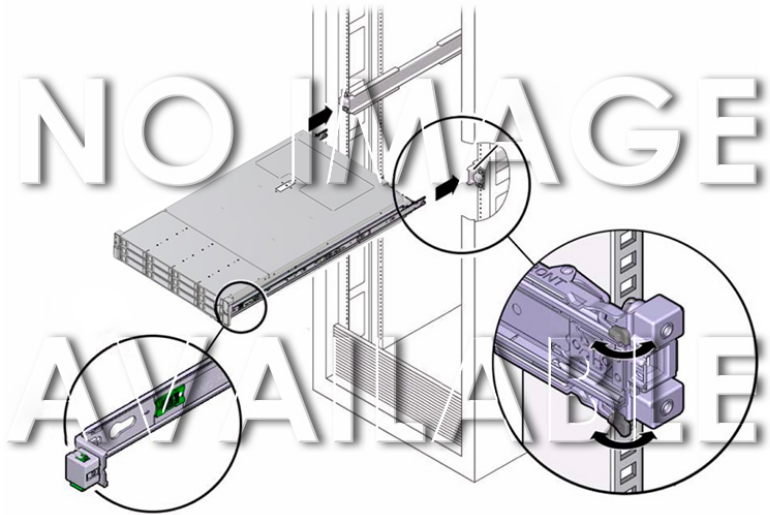

180 ⁰⁰BGN

Code: 80120800

Brand:

Dell

Model:

PowerEdge R430XD R520 R530 R720 R720XD R730
R730XD R740 R820 2U Rack Rail Kit

Grade:

Grade A

P/N:

0FYK4G 061KCY

Used in:

PowerEdge Gen12 Gen13 Gen14

NO IMAGE

AVAILABLE